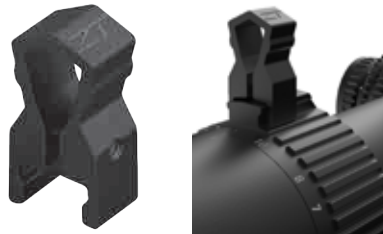

RIFLESCOPE MULTI-TOOL

Riflescope Multi-Tool for flip-up covers and turrets.

ZTA-MULTI RRP \$12

MAGNIFICATION THROW LEVER

Fits TRACE series riflescopes allowing rapid and tactile magnification adjustment.

MAGNIFICATION THROW LEVER RRP \$24.95

SUNSHADES

Sunshades thread directly into the objective of your ZT riflescope.

RRP \$39.95

THRIVE HD & TRACE 50MM MODELS	ZTA-SUNSHADE50
VENGEANCE 5-25X56	ZTA-SSVEN5256
VENGEANCE 4-20X50	ZTA-SSVEN4205

NEOPRENE SCOPE COVERS