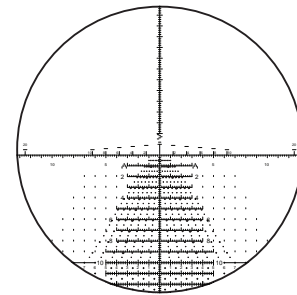

TREMOR 3™ FFP

The TREMOR3™ reticle is designed to maximise the speed and accuracy of marksmen. Its unique use of patented features gives users the capability to quickly estimate the range to targets while also giving the user wind speed and drop correction information for fast and accurate Second Shot Corrections.

Visit the Horus website for more information:
horusvision.com/reticles/tremor3/