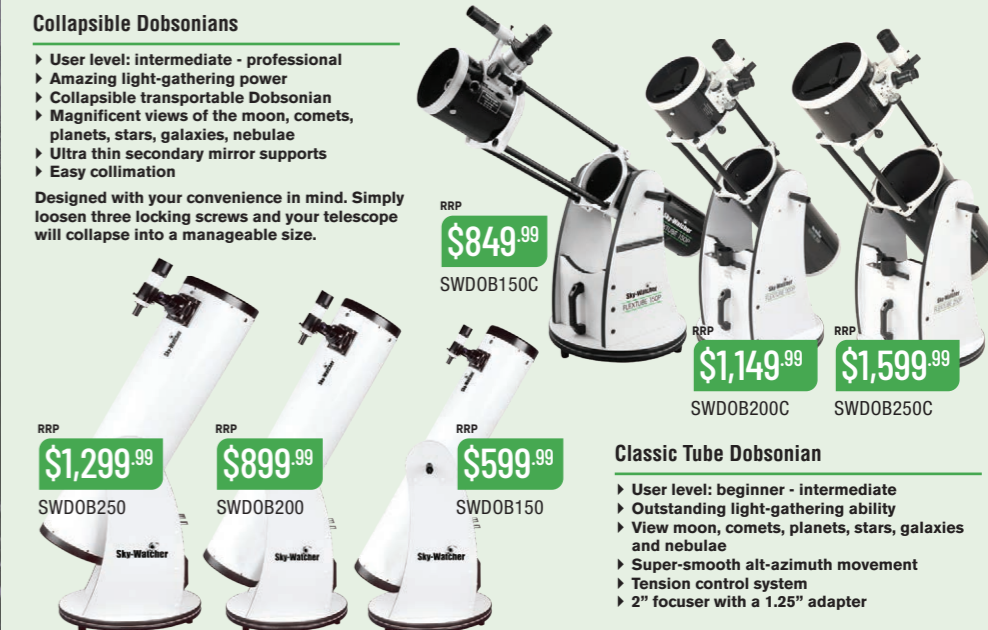

The easiest way to start your journey into astrophotography. Clamp onto your telescope eyepiece and position your iPhone or Android phone securely over the eyepiece.

RRP
\$9.99

Fits phones up to 100mm wide. Smartphone not included.

Designed with your convenience in mind. Simply loosen three locking screws and your telescope will collapse into a manageable size.

RRP
\$849.99

SWDOB150C

RRP
\$1,149.99

SWDOB200C

RRP
\$1,599.99

SWDOB250C

RRP
\$1,299.99