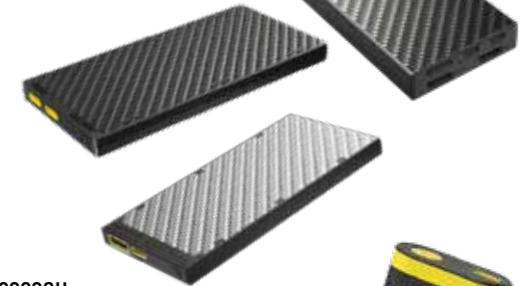

NITECORE

ACCESSORIES - Power Solutions

PORTABLE POWER STATIONS

NPS200	216WH POWER STATION (10.8V, 20Ah)
NPS400	475WH POWER STATION (10.8V, 44Ah)
NPS600	600WH POWER STATION (10.8V, 55Ah)

Compatible with Foldable Solar Panel.

PORTABLE POWER PACKS

NB10000GEN3	Lightweight Carbon Fiber Energy Brick 10,000mAh USB-C IPX5
NB10000SIL	Lightweight Carbon Fiber Energy Brick 10,000mAh Silver
NB20000	Lightweight Carbon Fiber Energy Brick 20,000mAh 45W Fastcharge

NW5000	5,000mAh Magnetic Wireless Charge USB-C Power Bank
NC10000	10,000mAh Powerbank w/ 50 Lumen Light
CARBO10000	Lightweight Carbon Fiber Powerbank 10,000mAh USB A&C
CARBO20000	Lightweight Carbon Fiber Powerbank 20,000mAh USB A&C

NC10000

LOW TEMPERATURE PORTABLE POWER PACKS

SUMMIT20000	Low Temperature Powerbank 20,000mAh 45W Fastcharge
SUM10000	Low Temperature Powerbank 10,000mAh 45W Fastcharge

Low Temperature Resistant
OPERABLE AT -40°C

PORTABLE OUTDOOR BATTERY PACKS

NES300	311Wh (10.8V, 28.8Ah) 200W AC Output, 2 x USB-A, USB-C Output Ports 3.4kg
NES500	518Wh (10.8V, 48Ah) 500W AC Output, 3 x USB-A, USB-C Output Ports, 5.6kg
NES1200	1252.8Wh (21.6V, 58Ah) 1200W AC Output, Multiple Output Ports, 10.65kg