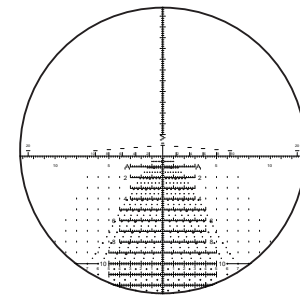

TREMOR 3™ FFP

The TREMOR3™ reticle is designed to maximise the speed and accuracy of marksmen. Its unique use of patented features gives users the capability to quickly estimate the range to targets while also giving the user wind speed and drop correction information for fast and accurate Second Shot Corrections.

Visit the Horus website for more information:
horusvision.com/reticles/tremor3/