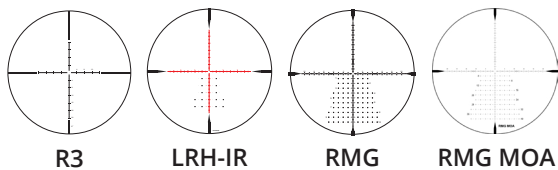

The TRACE series is built for shooters who need reliable performance in the most challenging conditions. With magnification ranges designed for long-range precision, TRACE riflescopes feature high-quality optics and durable construction to withstand the rigors of backcountry hunting and precision shooting sports.

Equipped with advanced reticles like the RMG, these scopes offer pinpoint accuracy and fast target acquisition, making them ideal for competitive shooters and serious hunters alike. The TRACE series is perfect for those who require a rugged and dependable optic that can handle extreme environments without sacrificing performance.

FEATURES

- 30mm tube
- HD alloy flip-up covers
- Half Magnification Index (HMI)
- Precision Turret System (PTS)
- Zero Stop
- 92% Light Transmission
- Glass etched reticle
- Weathershield lens coating

RETICLES

SFP

3-18x50

Reticles: R3
Tube: 30mm, One Piece
Eye Relief: 3.6 - 3.9"
Elevation Travel: 17.8 MRAD/70 MOA
Side Parallax: 25m (27y) - Infinity

CODE: TR3185R3 RRP $799

4.5-27x50

Reticle: R3
Tube: 30mm, One Piece
Eye Relief: 3.6 - 3.9"
Elevation Travel: 17.8 MRAD/70 MOA
Side Parallax: 25m (27y) - Infinity

CODE: TR4275R3 RRP $899

FFP

3-18x50 Illuminated

Reticle: LR HUNTER Illum.
Tube: 30mm, One Piece
Eye Relief: 3.6 - 3.9"
Elevation Travel: 17.8 MRAD/70 MOA
Side Parallax: 25m (27y) - Infinity

CODE: TR3185FL-IR RRP $1,299

4.5-27x50

Reticles: RMG / RMG MOA
Tube: 30mm, One Piece
Eye Relief: 3.6 - 3.9"
Elevation Travel: 17.8 MRAD/60 MOA
Side Parallax: 25m (27y) - Infinity

CODE: TR4275F RRP $1,199

CODE: TR4275FM RRP $1,199