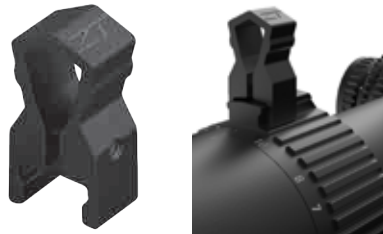

## RIFLESCOPE MULTI-TOOL

Riflescope Multi-Tool for flip-up covers and turrets.

ZTA-MULTI	RRP \$12
-----------	----------

## MAGNIFICATION THROW LEVER

Fits TRACE series riflescopes allowing rapid and tactile magnification adjustment.

MAGNIFICATION THROW LEVER	RRP \$24.95
------------------------------	-------------